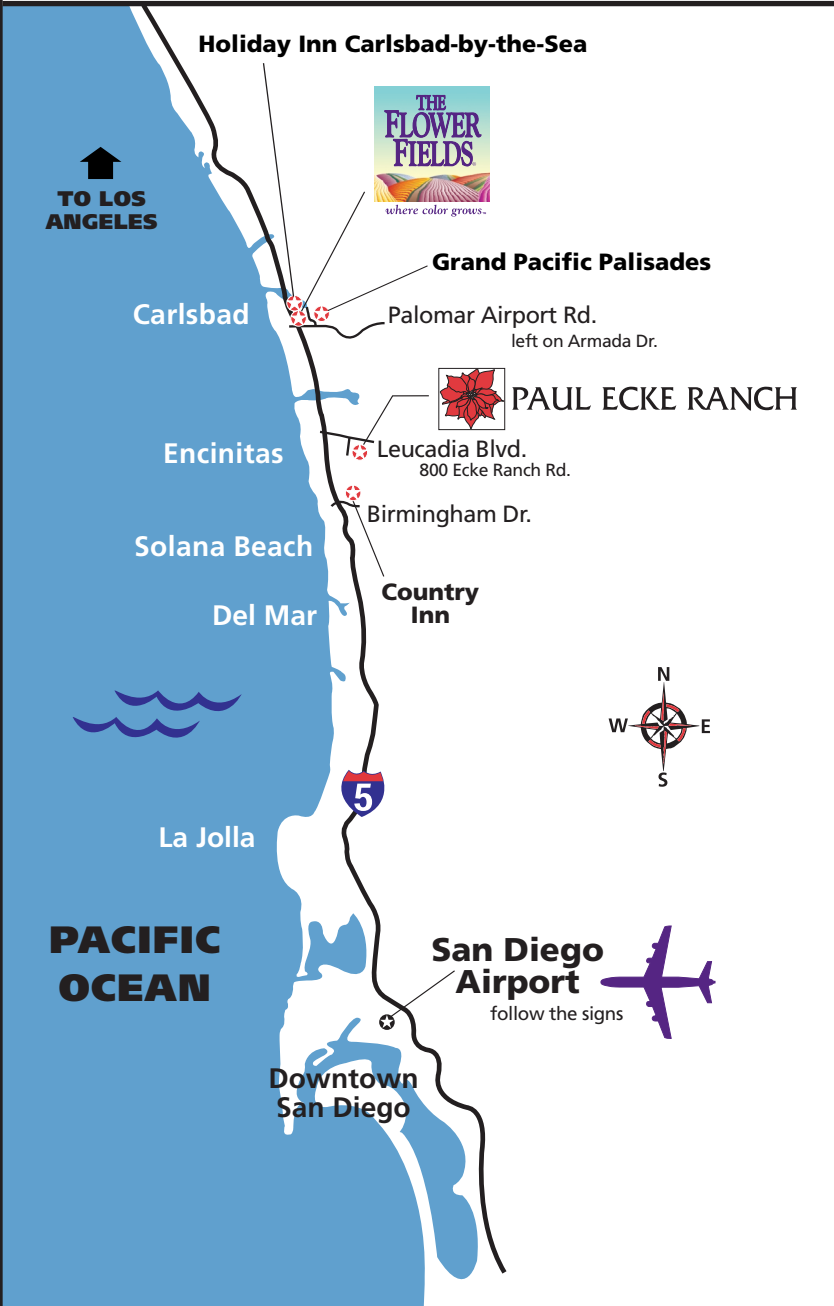

PAUL ECKE RANCH

DIRECTIONS AND HOTEL INFO

800 Ecke Ranch Road • Encinitas, CA 92024
 (800) 468-3253 • (760) 753-1134

Directions From the North	
From Ventura and Northern Trial Locations	Take 101 South to 405 South, then I-5 South. Exit Leucadia Blvd. off ramp. Turn left at Leucadia Blvd. Go to the fourth stoplight turn right on Quail Gardens Drive. Go down about 1/2 mile. Turn right on Ecke Ranch Road. Drive up the hill park in designated parking area to your left.
From Los Angeles Airport	Take 405 South, then I-5 South. Exit Leucadia Blvd. off ramp. Turn left at Leucadia Blvd. Go to the fourth stoplight turn right on Quail Gardens Drive. Go down about 1/2 mile. Turn right on Ecke Ranch Road. Drive up the hill park in designated parking area to your left.
From Hotels North of Paul Ecke Ranch	Take I-5 South. Exit Leucadia Blvd. off ramp. Turn left at Leucadia Blvd. Go to the fourth stoplight turn right on Quail Gardens Drive. Go down about 1/2 mile. Turn right on Ecke Ranch Road. Drive up the hill park in designated parking area to your left.