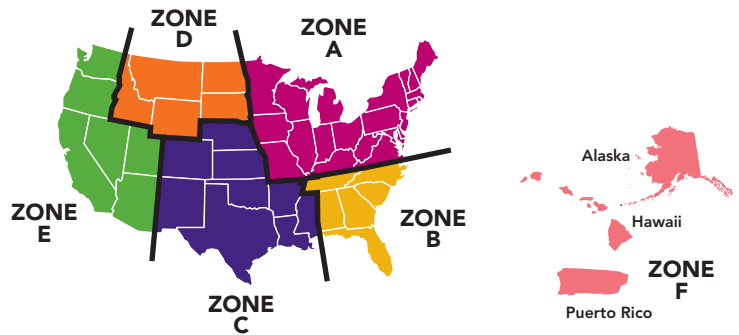

Canada Destinations

From Mexico & U.S.

Cutting Types	Trays	Min.	Next Day Morning
Unrooted	1+	\$48.00	\$2.50
ES78	1+	\$225.00	\$18.75
Rooted	1+	\$50.00	\$20.00

- Rates do not apply for shipments to Hawaii, Alaska or Puerto Rico.
- The customer is responsible to pay for the duties and taxes for Canadian shipments
- Fuel surcharge is included
- 24 Unrooted (average) trays = 1 box
12 ES78 trays = 1 box
3 Rooted trays = 1 box
- Cuttings must be planted within 24 hours after receipt
- Track your order online at:
<http://www.ecke.com/EckeTraffic/login.aspx>

AIR FREIGHT RATES

Rooted Only

1 tray = 100 cuttings*

WK40–WK39

Zone	Legend	Cutting Types	Cost Per Tray	Minimum
Zone A		Rooted	\$14.00	\$120.00
Zone B		Rooted	\$14.00	\$120.00
Zone C		Rooted	\$14.00	\$120.00
Zone D		Rooted	\$14.00	\$120.00
Zone E		Rooted	\$14.00	\$120.00
Zone F		Rooted	\$24.00	\$190.00