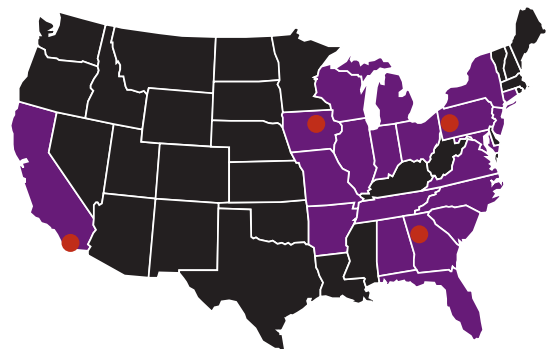

■ **West Coast: California**

- **\$2.30** per Unrooted tray
- 540 trays (approx. 22 boxes) per customer minimum load
- 24 Unrooted trays (average) = 1 box
- 5,400 trays (approx. 225 boxes) to schedule a truck

ES78 Cuttings

1 tray = 78 cuttings WK50–WK10

■ **AL, AR, CA, CT, FL, GA, IA, IL, IN, MD, MI, MO, NC, NJ, NY, OH, PA, SC, TN, VA and WI**

- **\$7.80** per ES78 tray (included in landed ES78 price)
- 120 trays (approx. 10 boxes) per customer minimum load
- 1404 trays (approx. 117 boxes) to schedule a truck
- Orders may also be picked up at one of our cross dock facilities (●): Ecke Connellsville (PA), Ecke McDonough (GA), Plantpeddler (IA) or First Step (SoCal); or shipped by FedEx/UPS at an additional charge